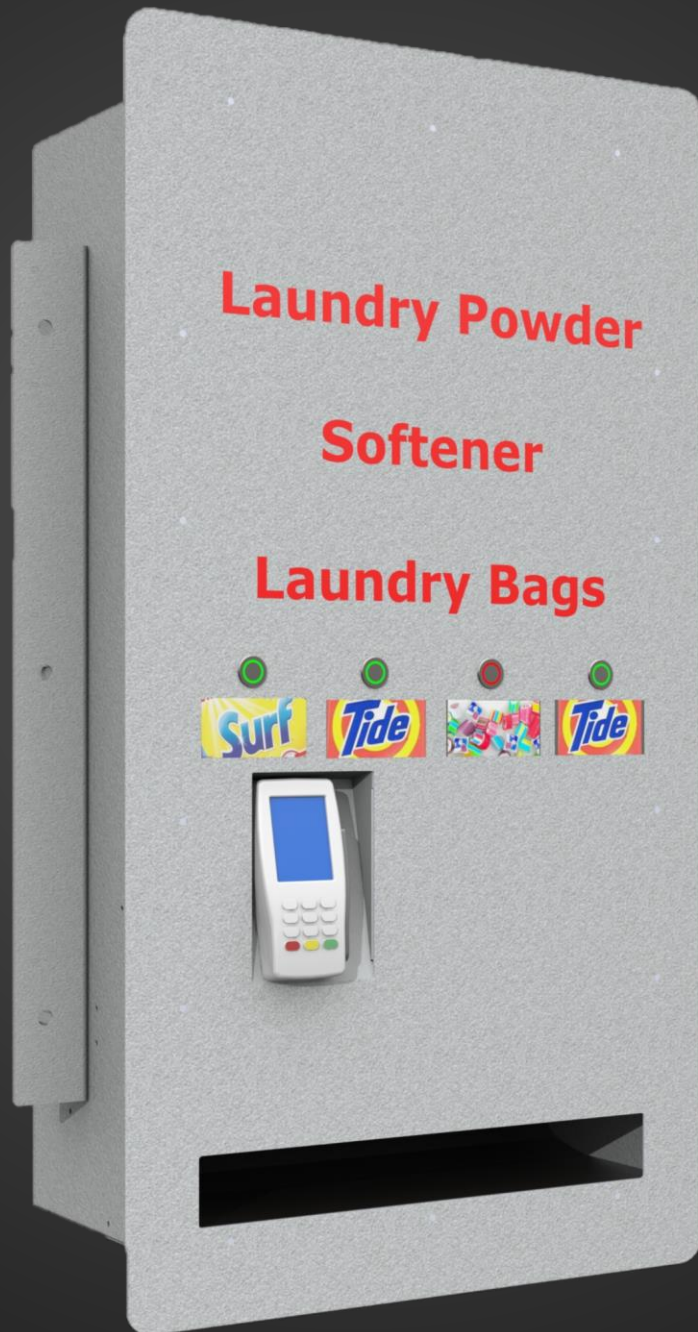

EFTPOS SOAP DISPENSER

021 966 117
paul@thewashouse.co.nz

THE WASHOUSE

 TECHNOLOGIES

EFTPOS SOAP DISPENSING UNITS

Cashless

Make your entire laundromat cashless for increased automation and less liability.

Dimensions and Sizes

Token Hopper holds 20,000+ tokens. Wall Hole Size is 810mm x 450mm. Hopper Capacity 54 litres. Cabinet Weight 65kg.

Installation Included

Our expert team will install the machine onsite - securely into an interior wall.